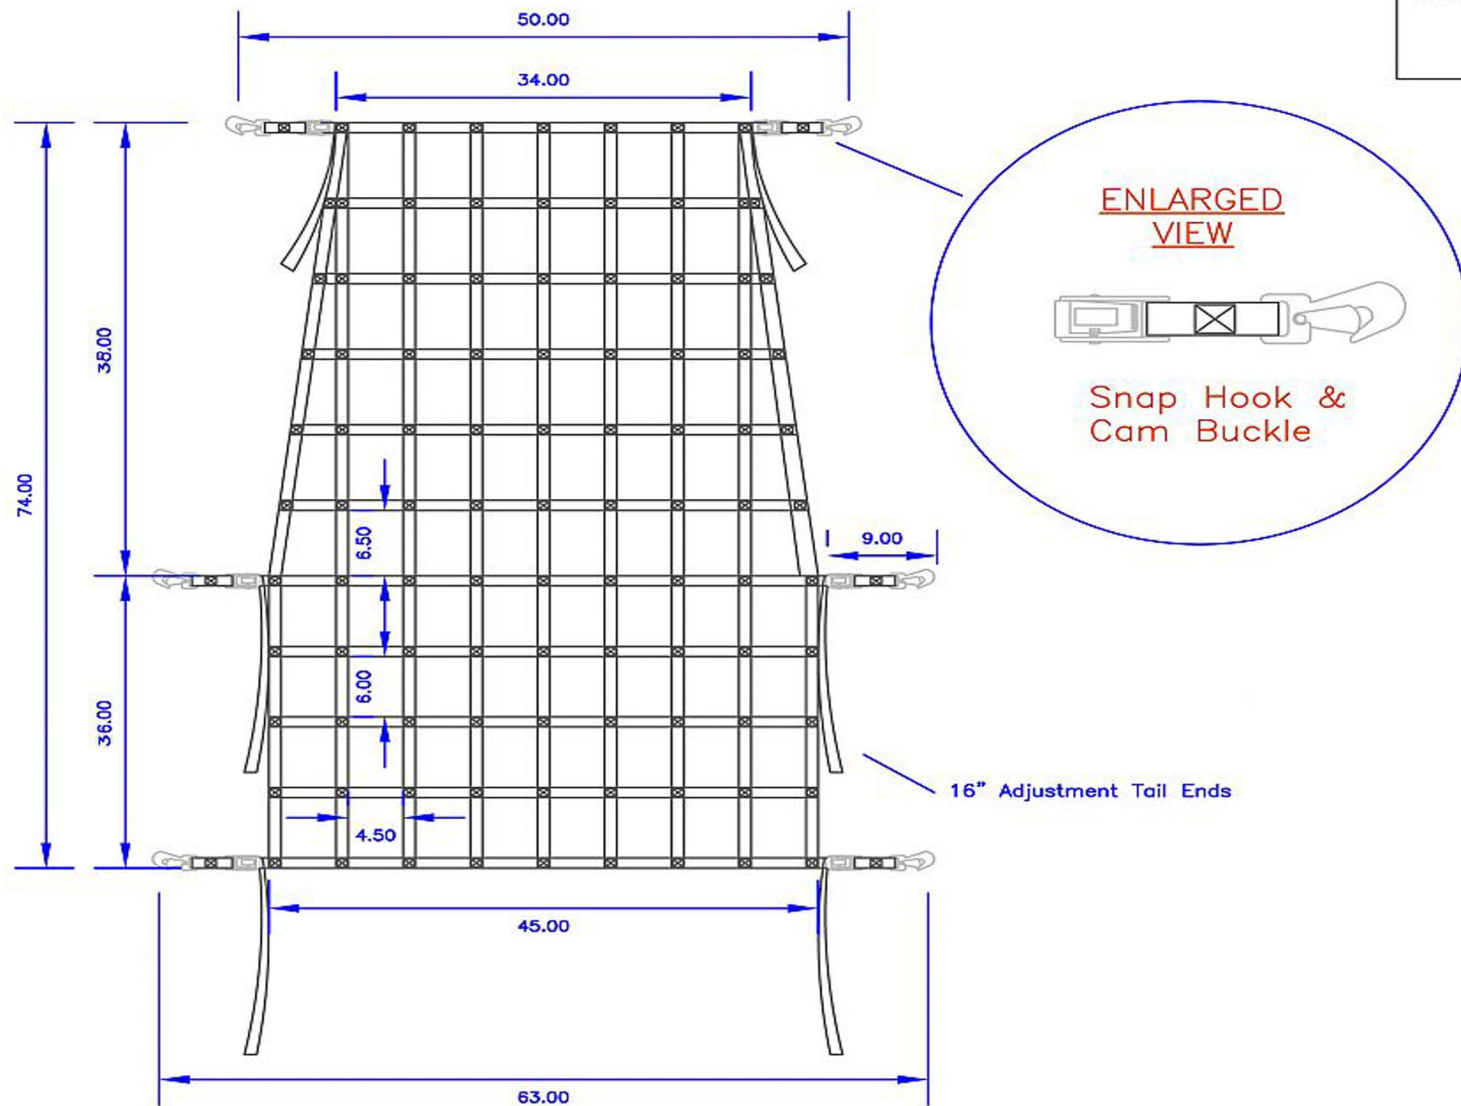

APPROVED  
FOR PRODUCTION RELEASE  
BY: \_\_\_\_\_  
DATE: \_\_\_\_\_

NOTE:  
Constructed of 1" Black 3k, polyester webbing w/ Snap Hook anchors & Cam Buckle tighteners.