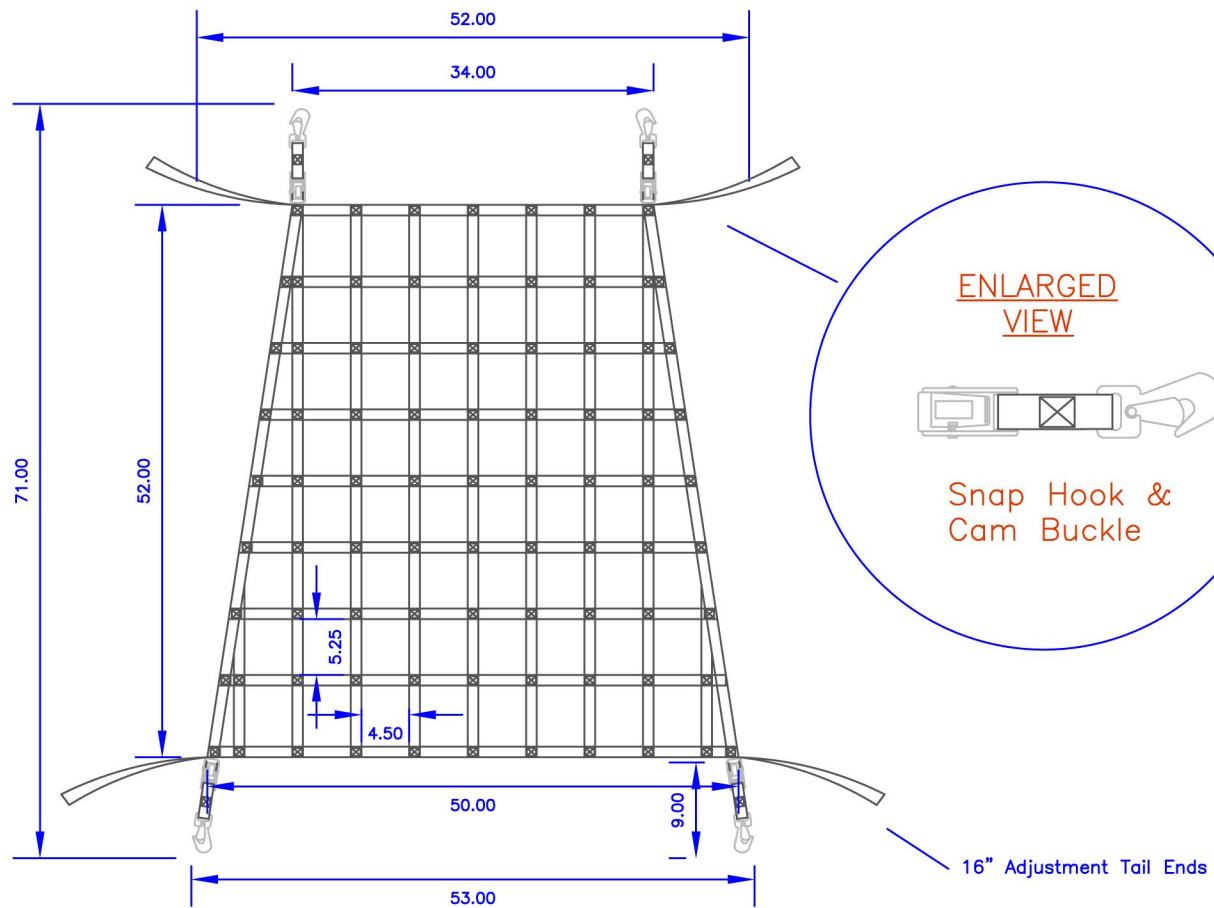

APPROVED  
FOR PRODUCTION RELEASE  
BY: \_\_\_\_\_  
DATE: \_\_\_\_\_

NOTE:

Constructed of 1" Black 3k, polyester webbing w/ Snap Hook anchors & Cam Buckle tighteners.