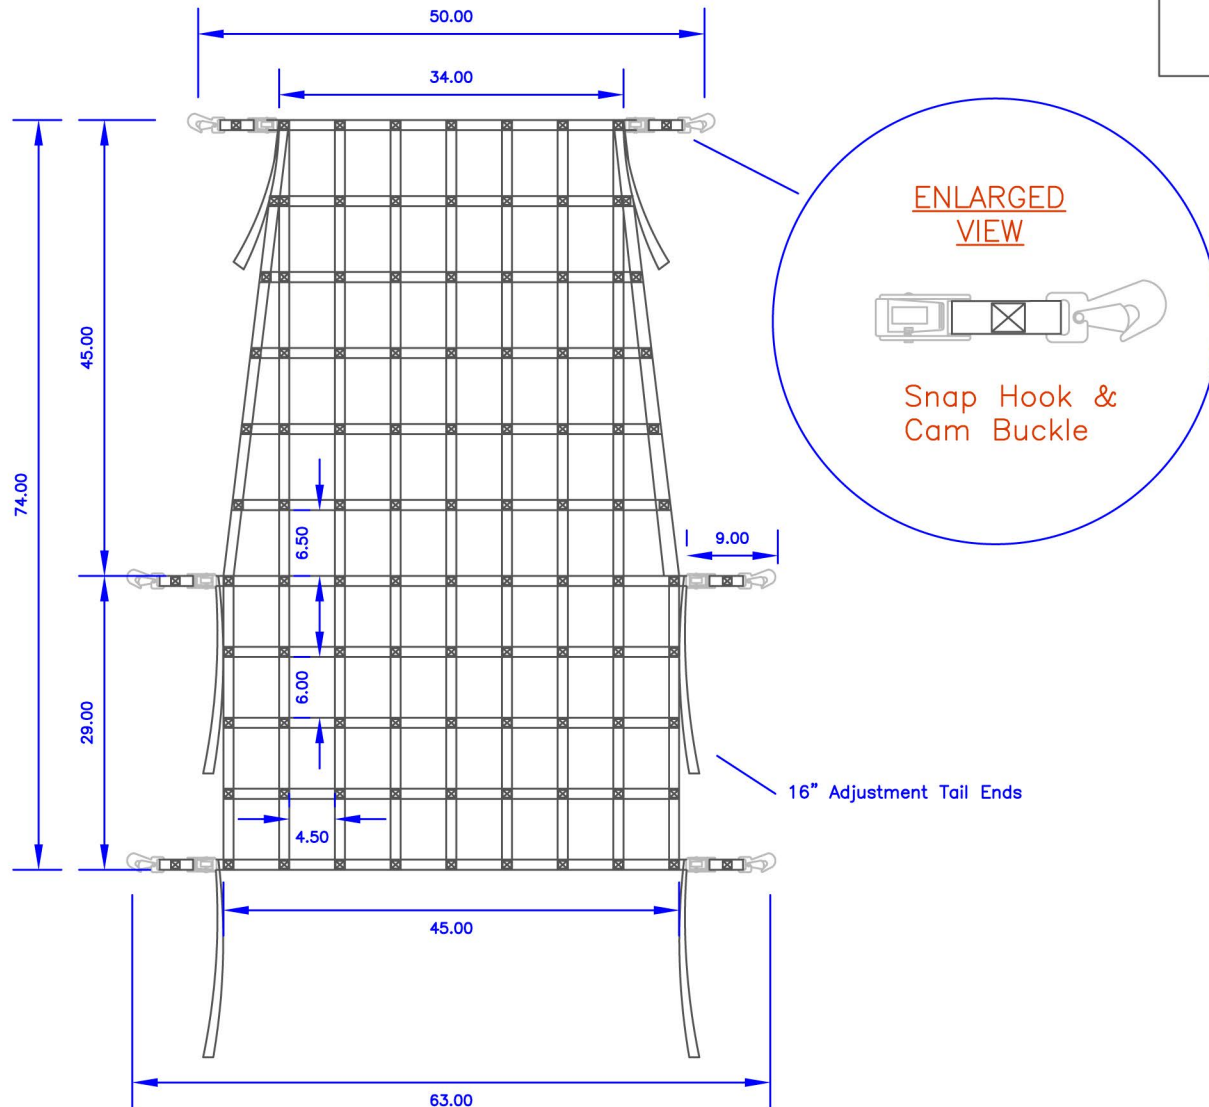

APPROVED
FOR PRODUCTION RELEASE
BY: _____
DATE: _____

NOTE:

Constructed of 1" Black 3k, polyester webbing w/ Snap Hook anchors & Cam Buckle tighteners.